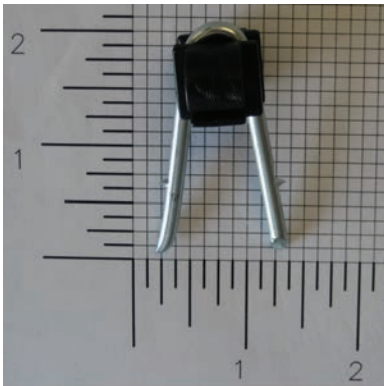

CLIPS

MISCELLANEOUS CLIPS		QUANTITIES		
	DESCRIPTION	PART #	BAG	BOX
1	RAKE WIRE CLIP	RWC	500	5000
2	4" RAKE WIRE CLIP	4RWC	N/A	5000
3	6" RAKE WIRE CLIP	6RWC	N/A	200
4	8" RAKE WIRE CLIP	8RWC	N/A	1000
5	10" RAKE WIRE CLIP	10RWC	N/A	1000
6	12" RAKE WIRE CLIP	12RWC	N/A	1000
7	4" JR CLIP (FOR 1.25# T-POST)	JRC	N/A	500
8	6" JR CLIP	6JRC	N/A	500
9	8" JR CLIP	8JRC	N/A	500
10	HAIR PIN CLIP	HPC	N/A	2000
11	6" HAIR PIN CLIP	6HPC	N/A	500
12	POSTAL WIRE CLIP	PWC	N/A	2000

Postal Wire Clip