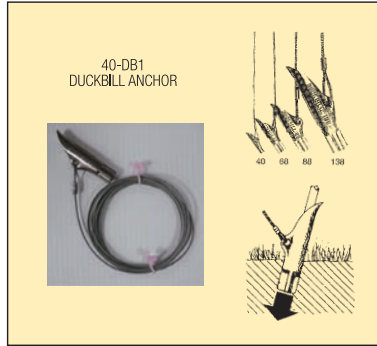

WireVise

WireLink (All models are packaged 400/box)

	Model #	Wire Range	
1	5057V	13-14 Gauge	.062-.100
2	5059V	12-13 Gauge	.102-.114
3	5063V	10-11 Gauge	.120-.135

Wirelink

ANCHORS

	Description	Size	Rod Diameter	Part #
1	430 Earth Anchor	4" X 30"	5/8"	430SA
2	636 Earth Anchor	6" X 36"	3/4"	636EA
3	648 Earth Anchor	6" X 48"	3/4"	648EA
4	848 Earth Anchor	8" X 48"	3/4"	848EA
5	854 Earth Anchor	8" X 54"	3/4"	854EA
6	860 Earth Anchor	8" X 60"	3/4"	860EA
7	866 Earth Anchor	8" X 66"	1"	866EA
8	Hoop House Anchor	7'		HHA
9	Hoop House Anchor 106	10'6"		HHA106
OTHER SIZES CAN BE SPECIAL ORDERED				

Anchors are for agricultural use only

Earth Anchors

ANCHORS

DUCKBILL Anchors

Model Number	Holding Power in Normal Soil	Safety Factor Minimum Cable Breaking Strength	Galvanized Steel Cable	Cable Length	Anchor Weight	Standard Pack and Weight	Drive Rod Part #
40-DB1	300 lbs.	480 lbs.	1/16", 7 X 7	20"	1 oz.	50/box 3.7 lbs.	DR40
68-DB1	1,100 lbs.	1,700 lbs.	1/8", 7 X 7	2 1/2 ft.	4.5 oz.	24/box 7 lbs.	DR68 / DR68HD
88-DB1	3,000 lbs.	7,000 lbs.	1/4", 7 X 19	3 1/2 ft.	14 oz.	12/box 11 lbs.	DR88
138DB1	5,000 lbs.	9,800 lbs.	5/16", 7 X 19	5 ft.	2.5 oz.	12/box 32 lbs.	GDR4

Griptide Anchors

The Griptide Anchor creates a secure, fixed anchoring point below the ground. No pre-digging or ground preparation is required, dramatically reducing installation time.

- Designed for drive efficiency and maximum load capacity
- Streamlined profile for minimal soil disturbance
- Suitable for a variety of soil types
- Speed of installation delivers significant time and labour savings
- Zinc aluminium wire rope for maximum corrosion resistance