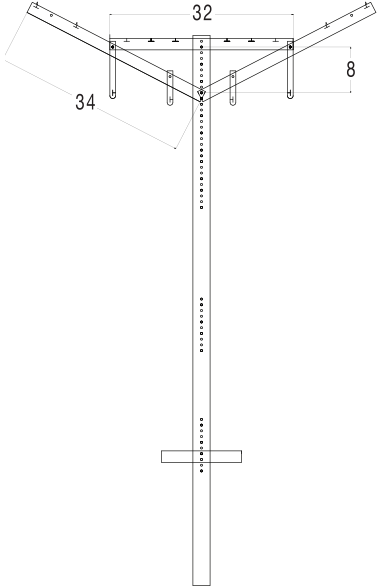

TRELLIS SYSTEMS

Modified Gable