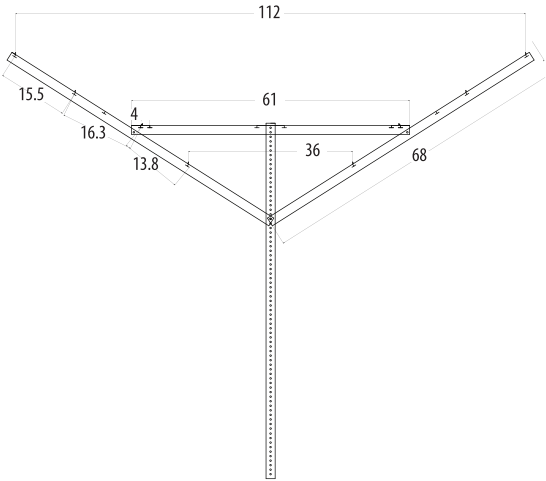

* See page 35 for Bird Scare Tape

The Bird Net Applicator is used for bagged netting

42" x 5000' Bird Net used in a Vineyard

Woven Bird Netting

Extruded Bird Netting

Bird Netting C-clips

TRELLIS SYSTEMS

Table Grape Trellis