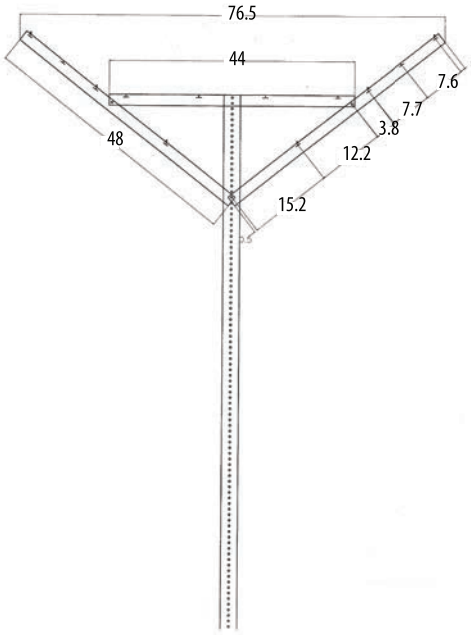

Table Grape Trellis

Modified Gables