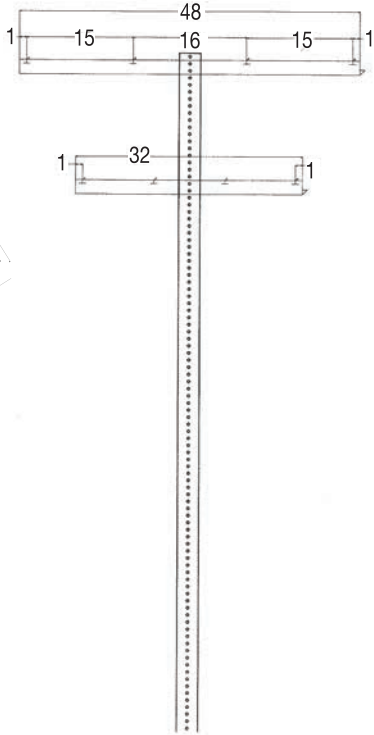

TRELLIS SYSTEMS

Table Grape Trellis

Gable System