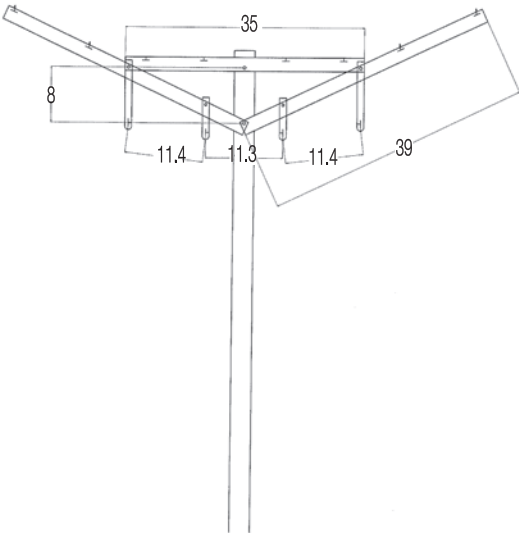

TRELLIS SYSTEMS

Modified Gable